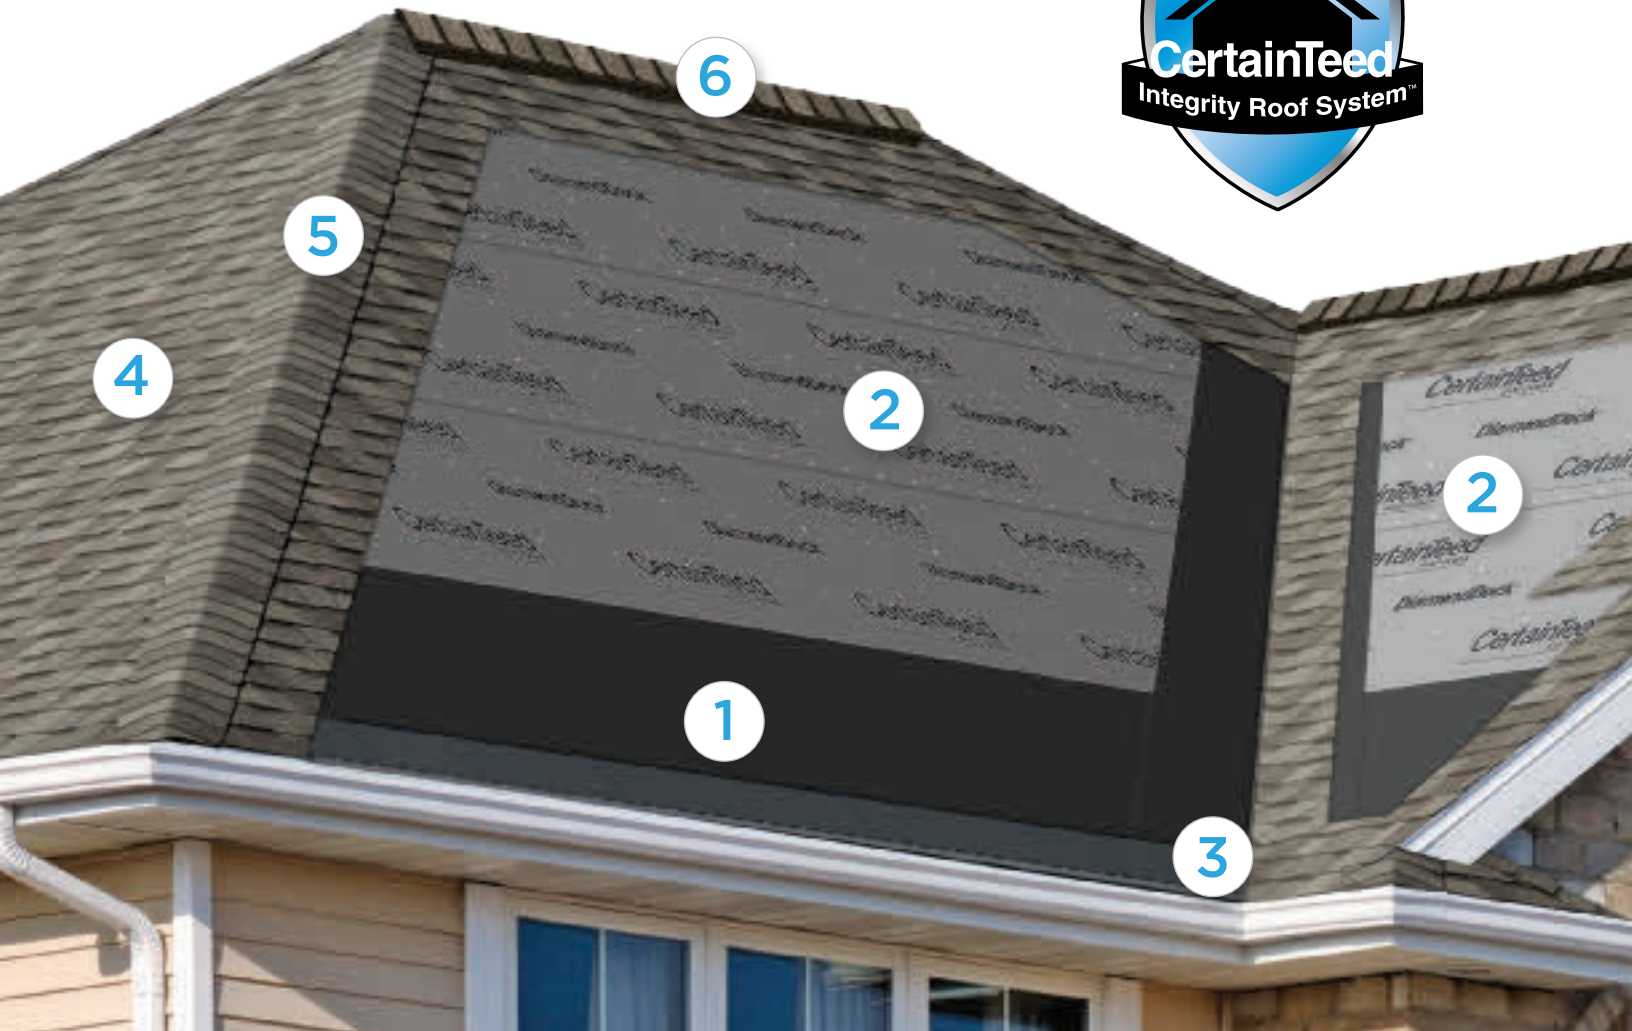

# INTEGRITY ROOF SYSTEM™

A complete approach to long-lasting beauty and performance

**CertainTeed**  
SAINT-GOBAIN

# The System Works

Benefits of the CertainTeed Integrity Roof System™

# Insist upon the Integrity Roof System™ and get the ultimate in roof performance!

With as much care as you take in selecting the right contractor, choosing the right roof system is equally as important. A CertainTeed Integrity Roof System™ combines key elements that help ensure you have a well-built roof for long-lasting performance.